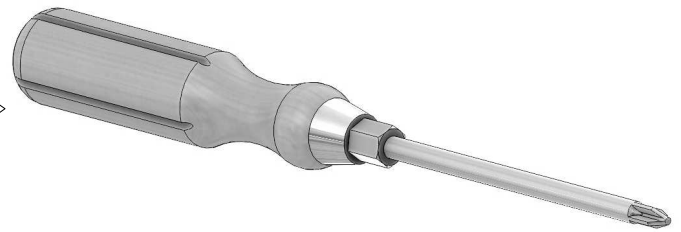

**ITEM NOT INCLUDED AND REQUIRED FOR ASSEMBLY OF THIS UNIT:
STANDARD #2 PHILIPS SCREWDRIVER**