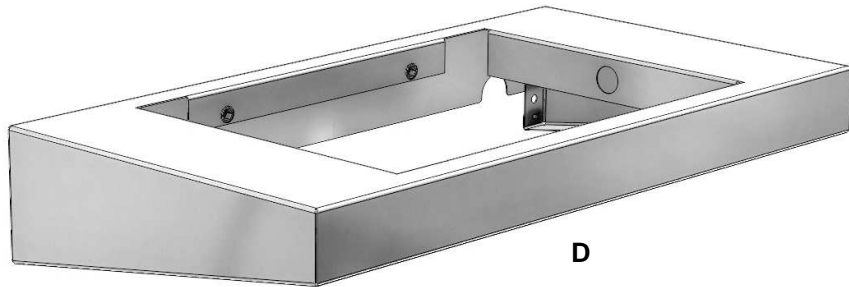

**ITEM NOT INCLUDED AND REQUIRED FOR ASSEMBLY OF THIS UNIT:
STANDARD #2 PHILIPS SCREWDRIVER**