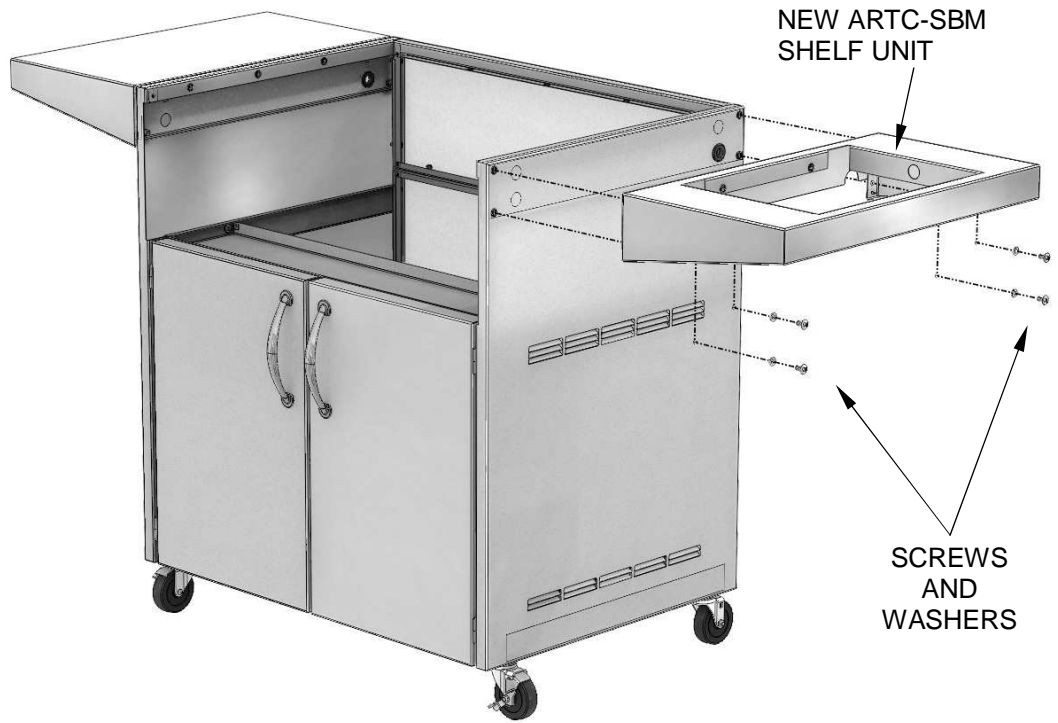

Note: ARTC-32 shown in this drawing is for illustrative purposes only. These same instructions apply to all *Artisan* cart models.

Figure # 1

**STEP 2:**

Install the ARTC-SBM shelf unit by using the same screws and washers you saved on STEP 1.

Tighten screws while aligning the shelf to the sides and top edges of the cart unit's side panel.  
(See Figure # 2)

Figure # 2

**STEP 3:**

Now your *Artisan* Side Burner ART-SB1 can be installed on the side mounting shelf unit.  
(See figure # 3)