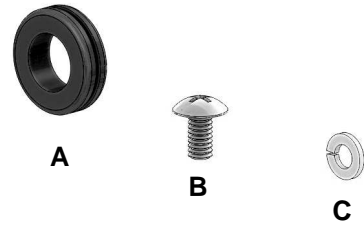

# ARTC-SBM ASSEMBLY INSTRUCTIONS

**ART-SB1 SIDE BURNER MOUNTING SHELF FOR ARTISAN  
CART MODELS: ARTC-26, ARTC-32 and ARTC-36**

COMPONENTS INCLUDED IN THIS KIT:		
ITEM	DESCRIPTION:	QTY:
A	GROMMET	1
B	1/4" LOCK WASHER	5
C	1/4-20 x 1/2" SCREW	5
D	SHELF (AS SHOWN BELOW)	1