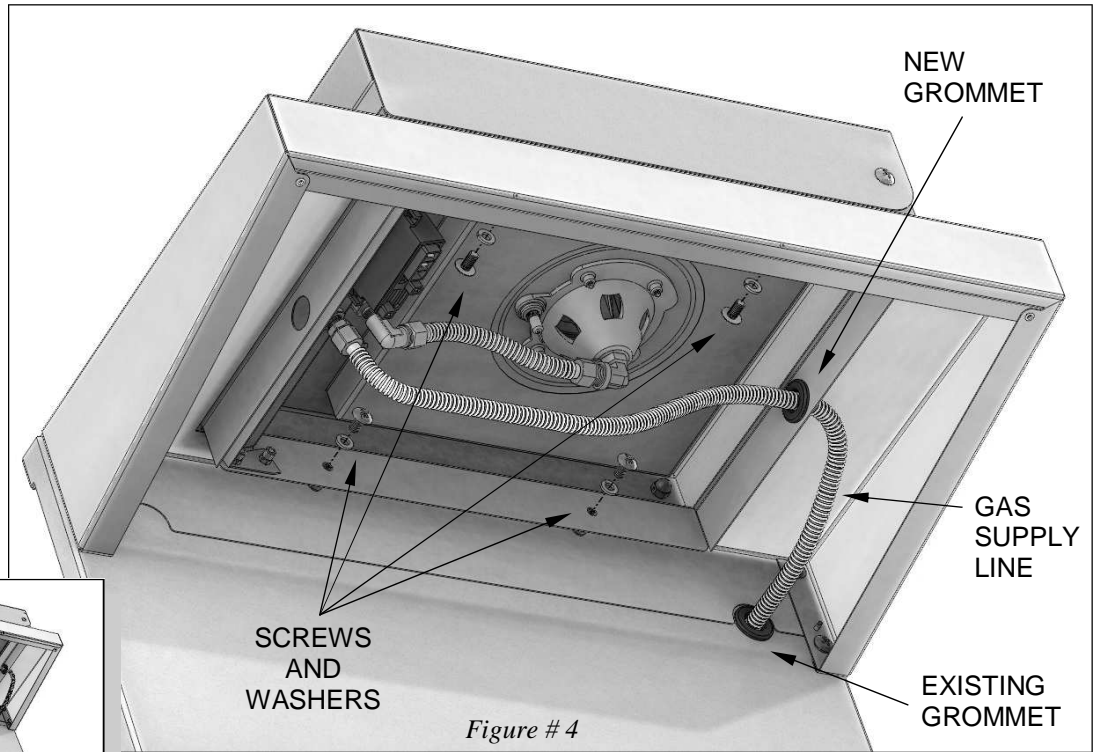

STEP 4:

Fasten the ART-SB1 Side Burner to the ARTC-SBM side mounting shelf with the 4 screws and lock washers provided in this kit.

(See figure # 4)

Insert the grommet provided to protect and guide the supply gas line to the side burner unit.